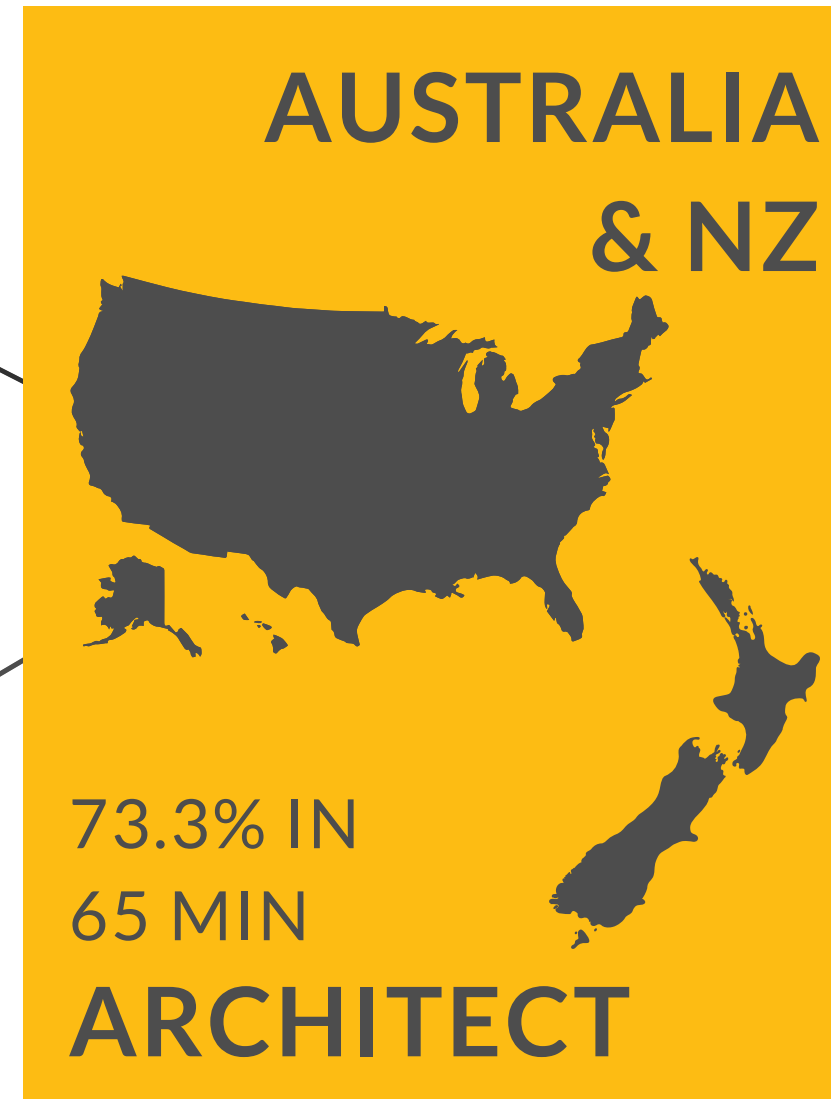

OCCASIONAL USE (WEEKLY)

REGULAR USE (DAILY)

SELF-TAUGHT		
1-5 Yrs Experience	6-10 Yrs Experience	11-15 Yrs Experience
66.62%	64.96%	72%
68 Min	64 Min	70 Min

SELF-TAUGHT		
1-5 Yrs Experience	6-10 Yrs Experience	11-15 Yrs Experience
73.70%	77.36%	74.30%
56 Min	67 Min	62 Min

FORMAL EDUCATION		
1-5 Yrs Experience	6-10 Yrs Experience	11-15 Yrs Experience
68.38%	64.91%	71.23%
79 Min	58 Min	72 Min

FORMAL EDUCATION		
1-5 Yrs Experience	6-10 Yrs Experience	11-15 Yrs Experience
73.33%	75.94%	74.91%
63 Min	60 Min	69 Min