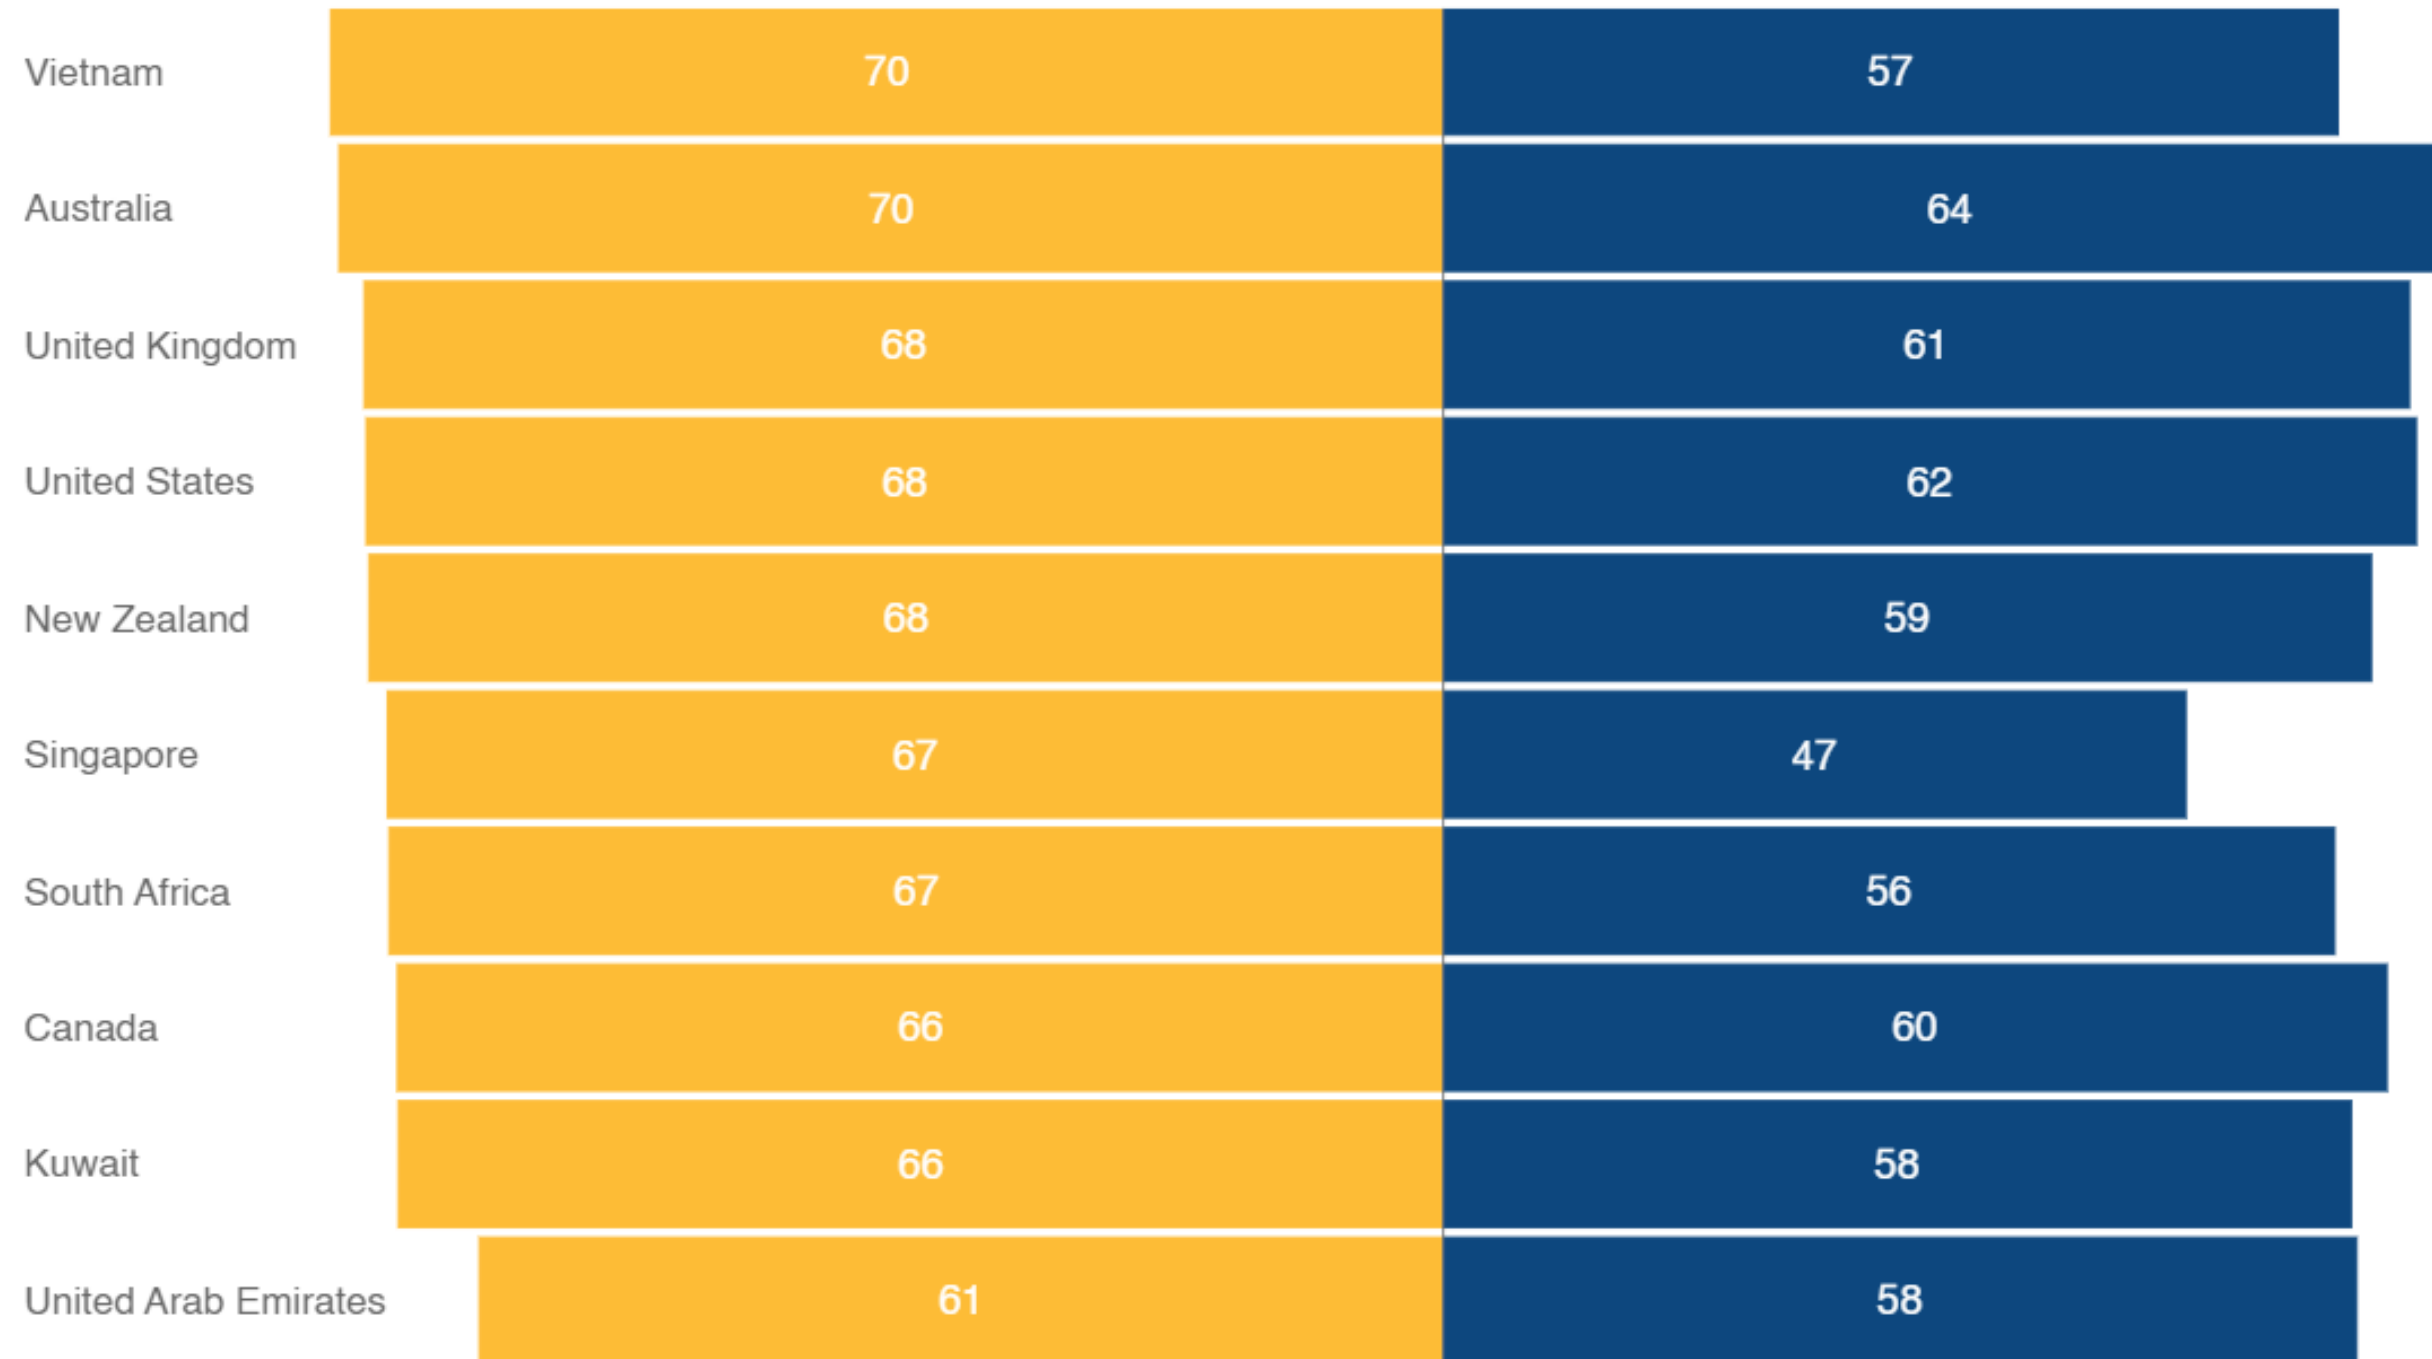

FORMAL EDUCATION		
1-5 Yrs Experience	6-10 Yrs Experience	11-15 Yrs Experience
🎯 62.22%	🎯 60.10%	🎯 61.48%
🕒 75 Min	🕒 66 Min	🕒 72 Min

REVIT ARCHITECTURE - PRIMARY LEARNING METHOD ANALYSIS

AVG OVERALL SCORE 67.47% IN 65 MIN

TOP TEN ASSESSMENT SCORES BY COUNTRY AND PRIMARY LEARNING METHOD

FREQUENCY OF USE AND JOB TITLE ANALYSIS

AVERAGE OVERALL SCORE 67.47% IN 65 MIN

AVERAGE ASSESSMENT SCORE PER JOB TITLE SORTED BY # OF ASSESSMENTS

AVERAGE ASSESSMENT SCORE PER JOB TITLE GROUPED BY FREQUENCY OF USE

TOP 10 COUNTRIES BASED ON NUMBER OF ASSESSMENTS TAKEN - AVERAGE SCORES VERSUS AVERAGE SELF-RATING PERCENTAGE

AVERAGE OVERALL SCORE 67.47% IN 65 MIN