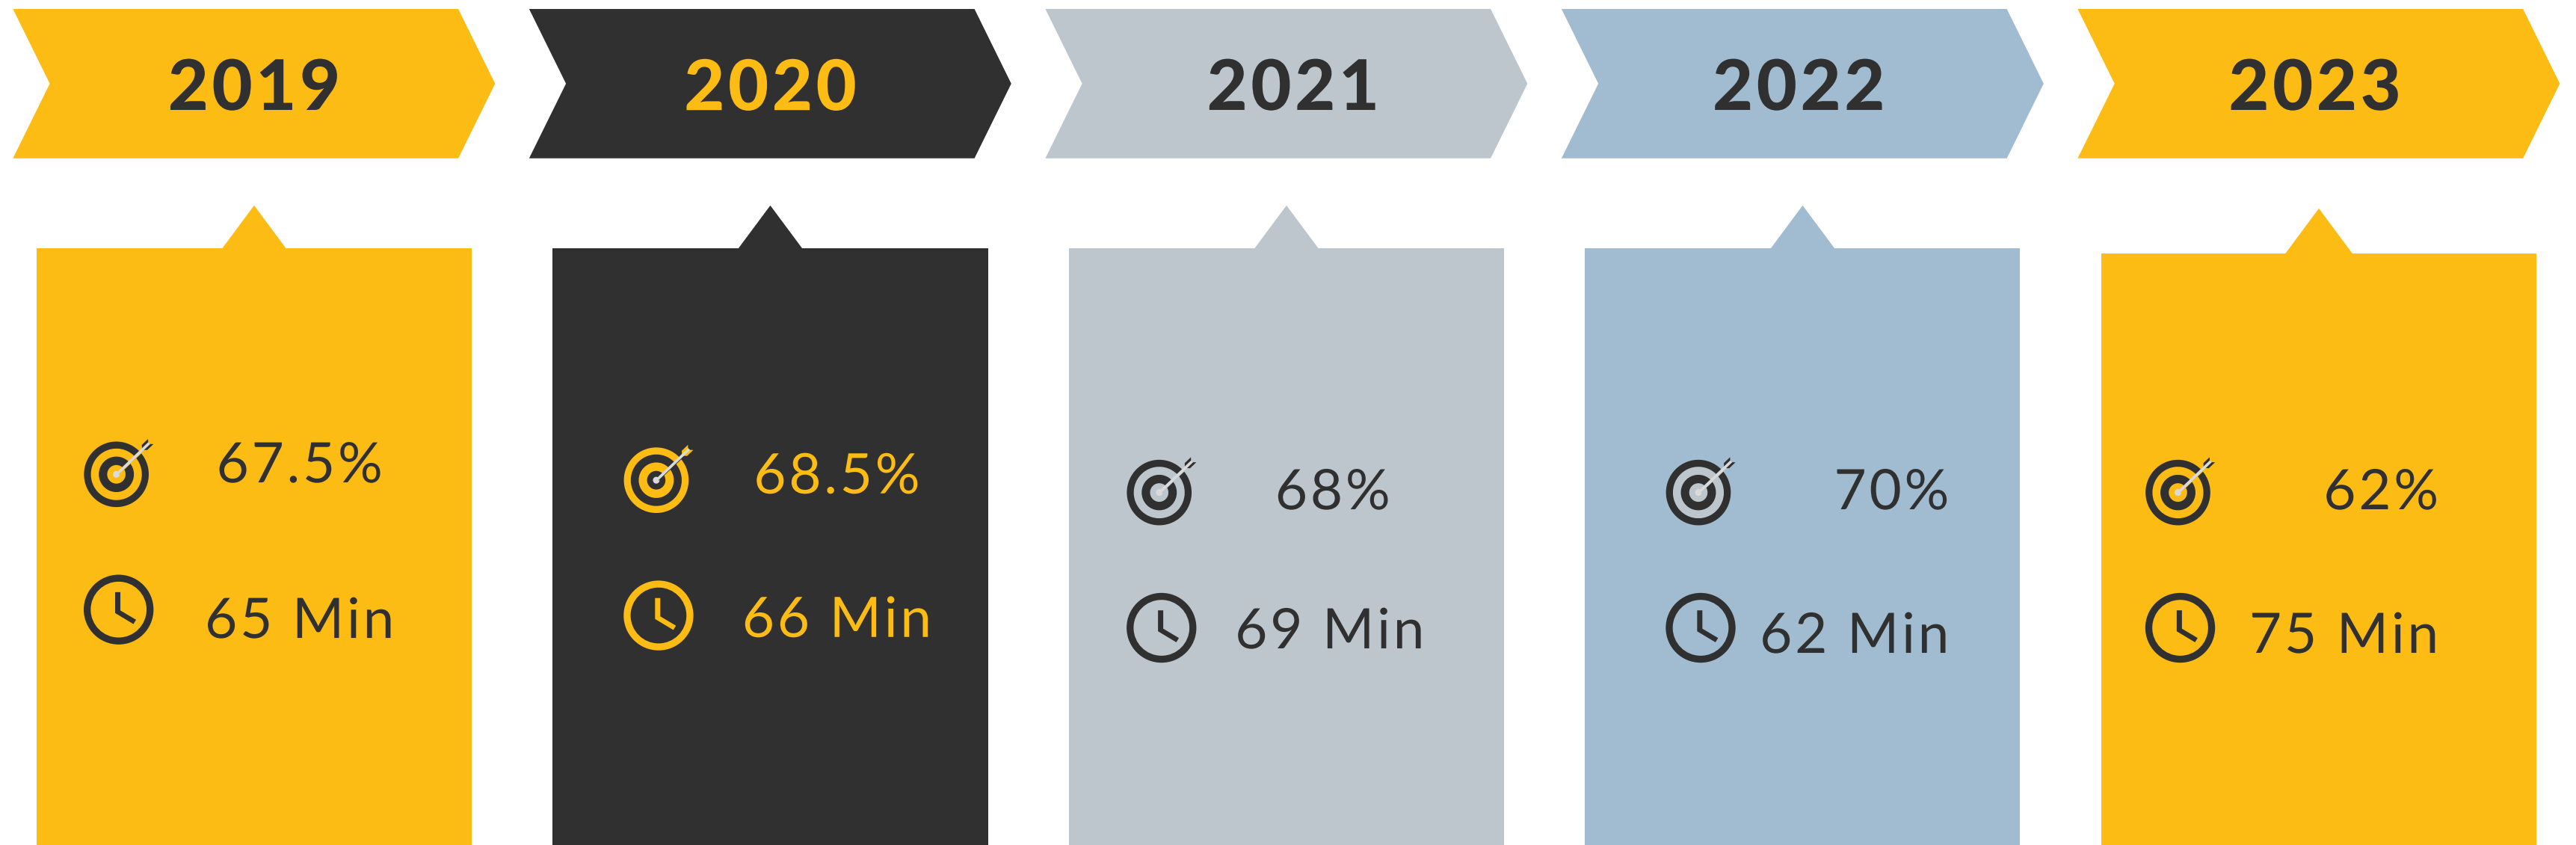

REVIT ARCHITECTURE FUNDAMENTALS

VARIANCES IN OUR OVERALL BENCHMARK DATA

KNOWLEDGESMART
AN EAGLE POINT SOFTWARE COMPANY