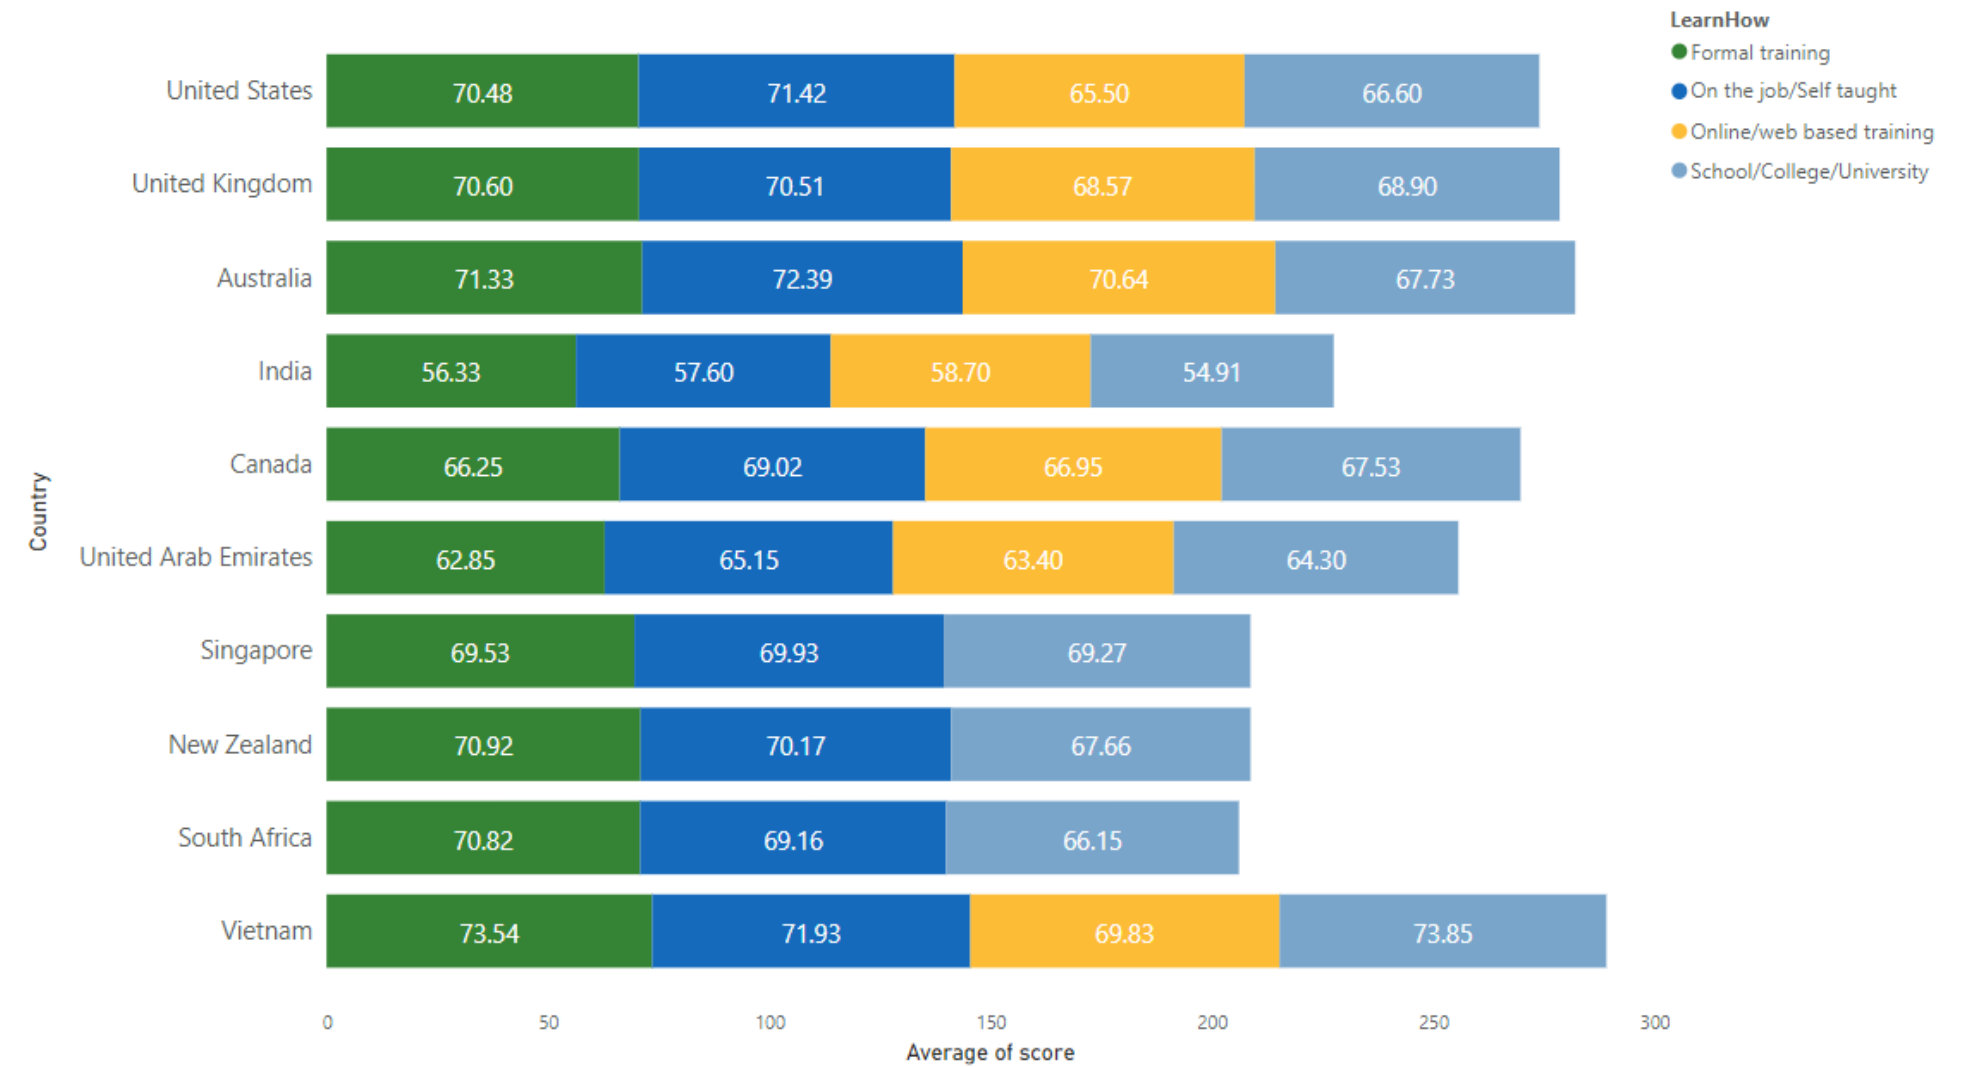

REVIT ARCHITECTURE - PRIMARY LEARNING METHOD ANALYSIS

AVG OVERALL SCORE 67.47% IN 65 MIN

TOP TEN ASSESSMENT SCORES BY COUNTRY AND PRIMARY LEARNING METHOD