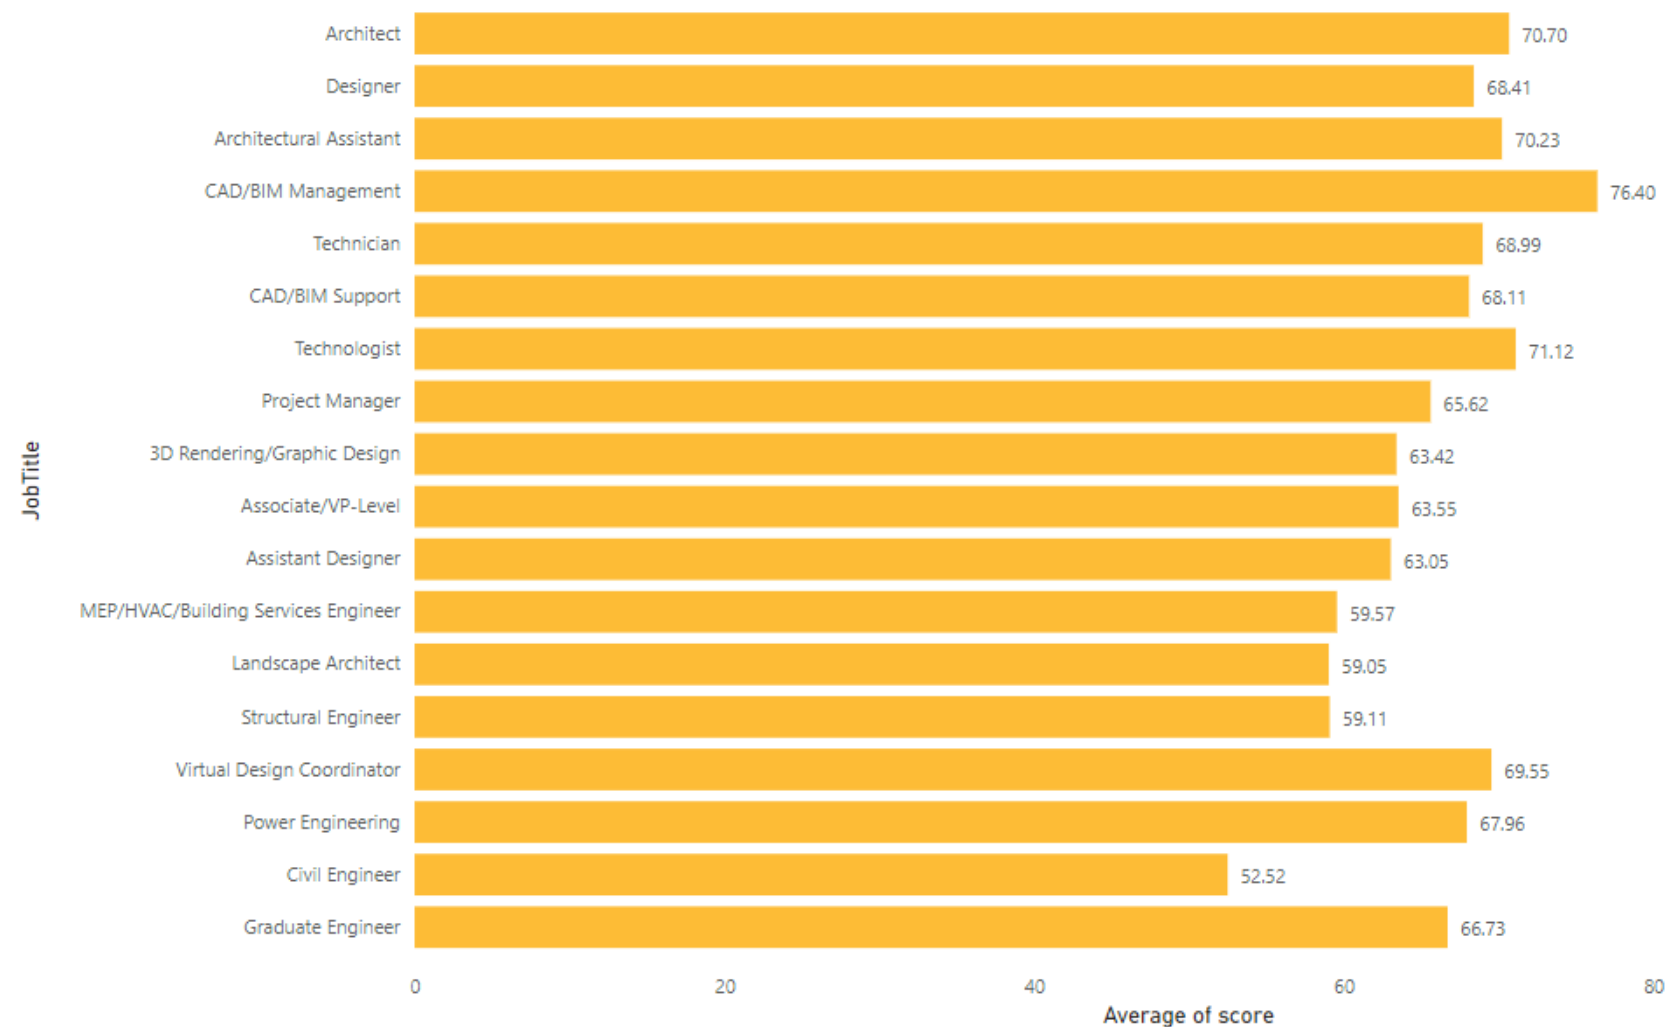

FORMAL EDUCATION		
1-5 Yrs Experience	6-10 Yrs Experience	11-15 Yrs Experience
🎯 62.22%	🎯 60.10%	🎯 61.48%
🕒 75 Min	🕒 66 Min	🕒 72 Min

REVIT ARCHITECTURE - PRIMARY LEARNING METHOD ANALYSIS

AVG OVERALL SCORE 67.47% IN 65 MIN

TOP TEN ASSESSMENT SCORES BY COUNTRY AND PRIMARY LEARNING METHOD

FREQUENCY OF USE AND JOB TITLE ANALYSIS

AVERAGE OVERALL SCORE 67.47% IN 65 MIN

AVERAGE ASSESSMENT SCORE PER JOB TITLE SORTED BY # OF ASSESSMENTS

AVERAGE ASSESSMENT SCORE PER JOB TITLE GROUPED BY FREQUENCY OF USE

TOP 10 COUNTRIES BASED ON NUMBER OF ASSESSMENTS TAKEN - AVERAGE SCORES VERSUS AVERAGE SELF-RATING PERCENTAGE

AVERAGE OVERALL SCORE 67.47% IN 65 MIN