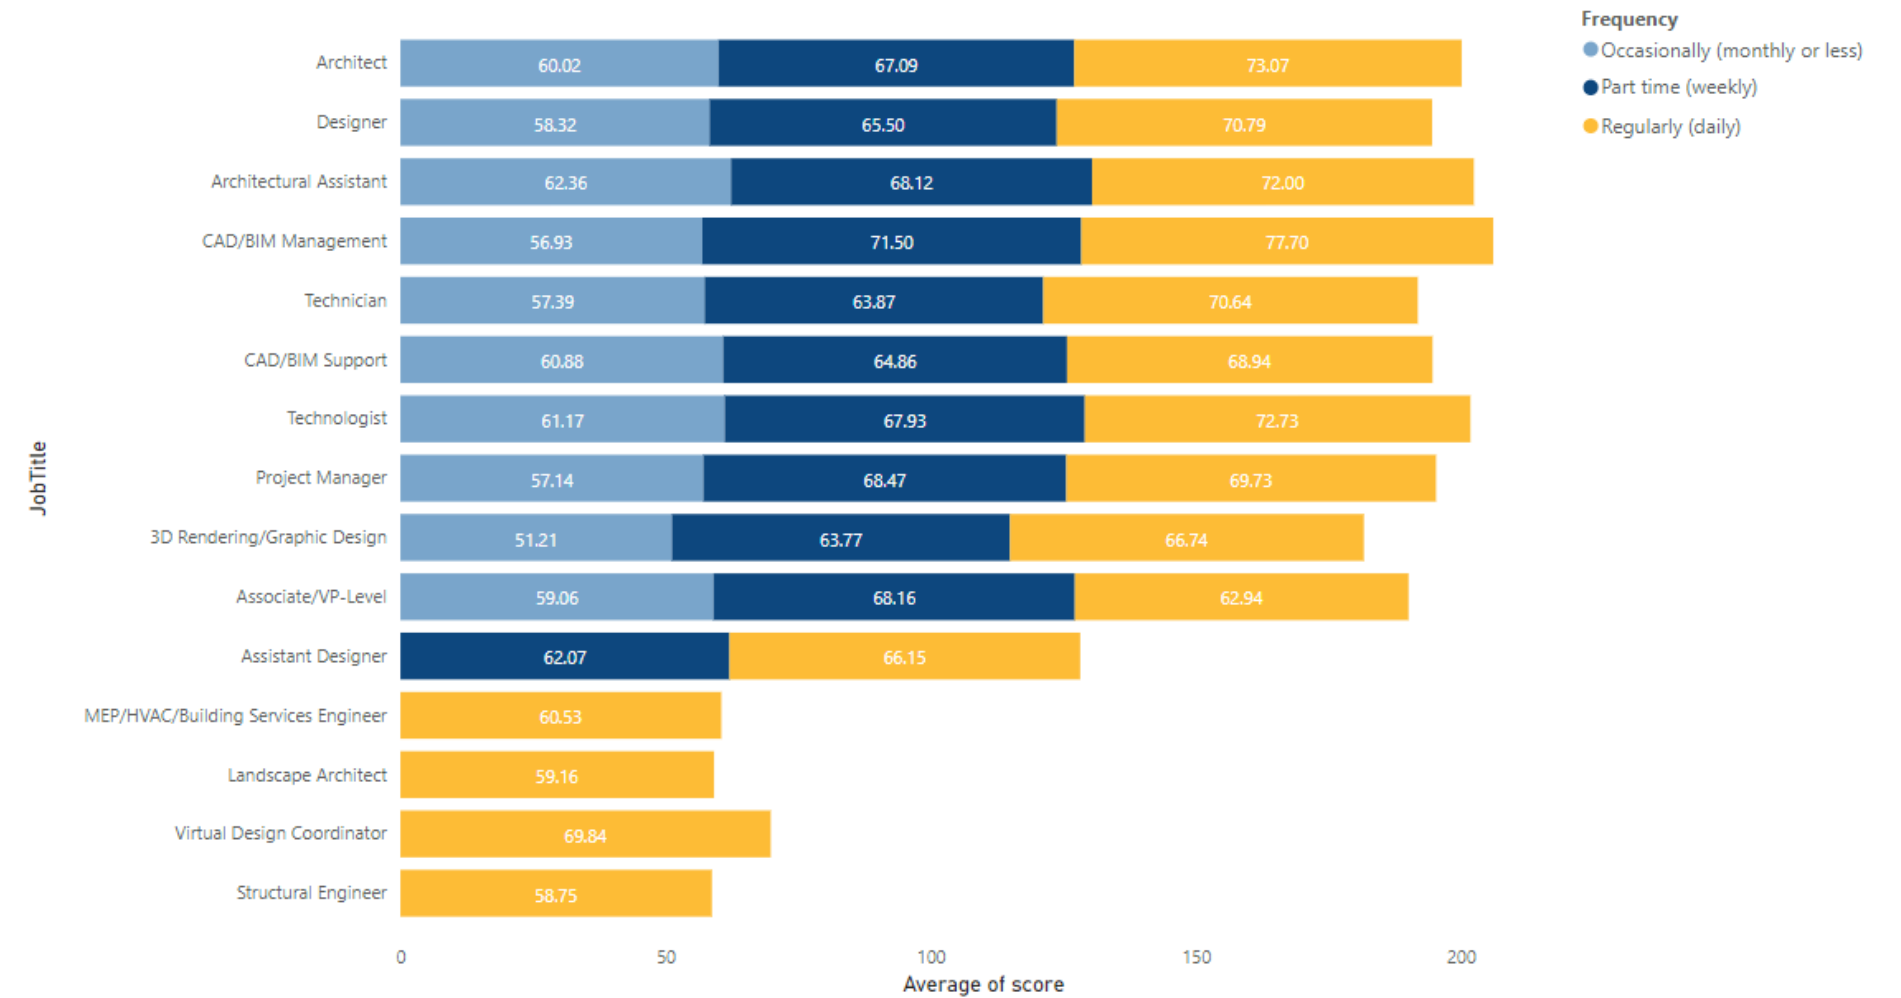

AVERAGE ASSESSMENT SCORE PER JOB TITLE GROUPED BY FREQUENCY OF USE