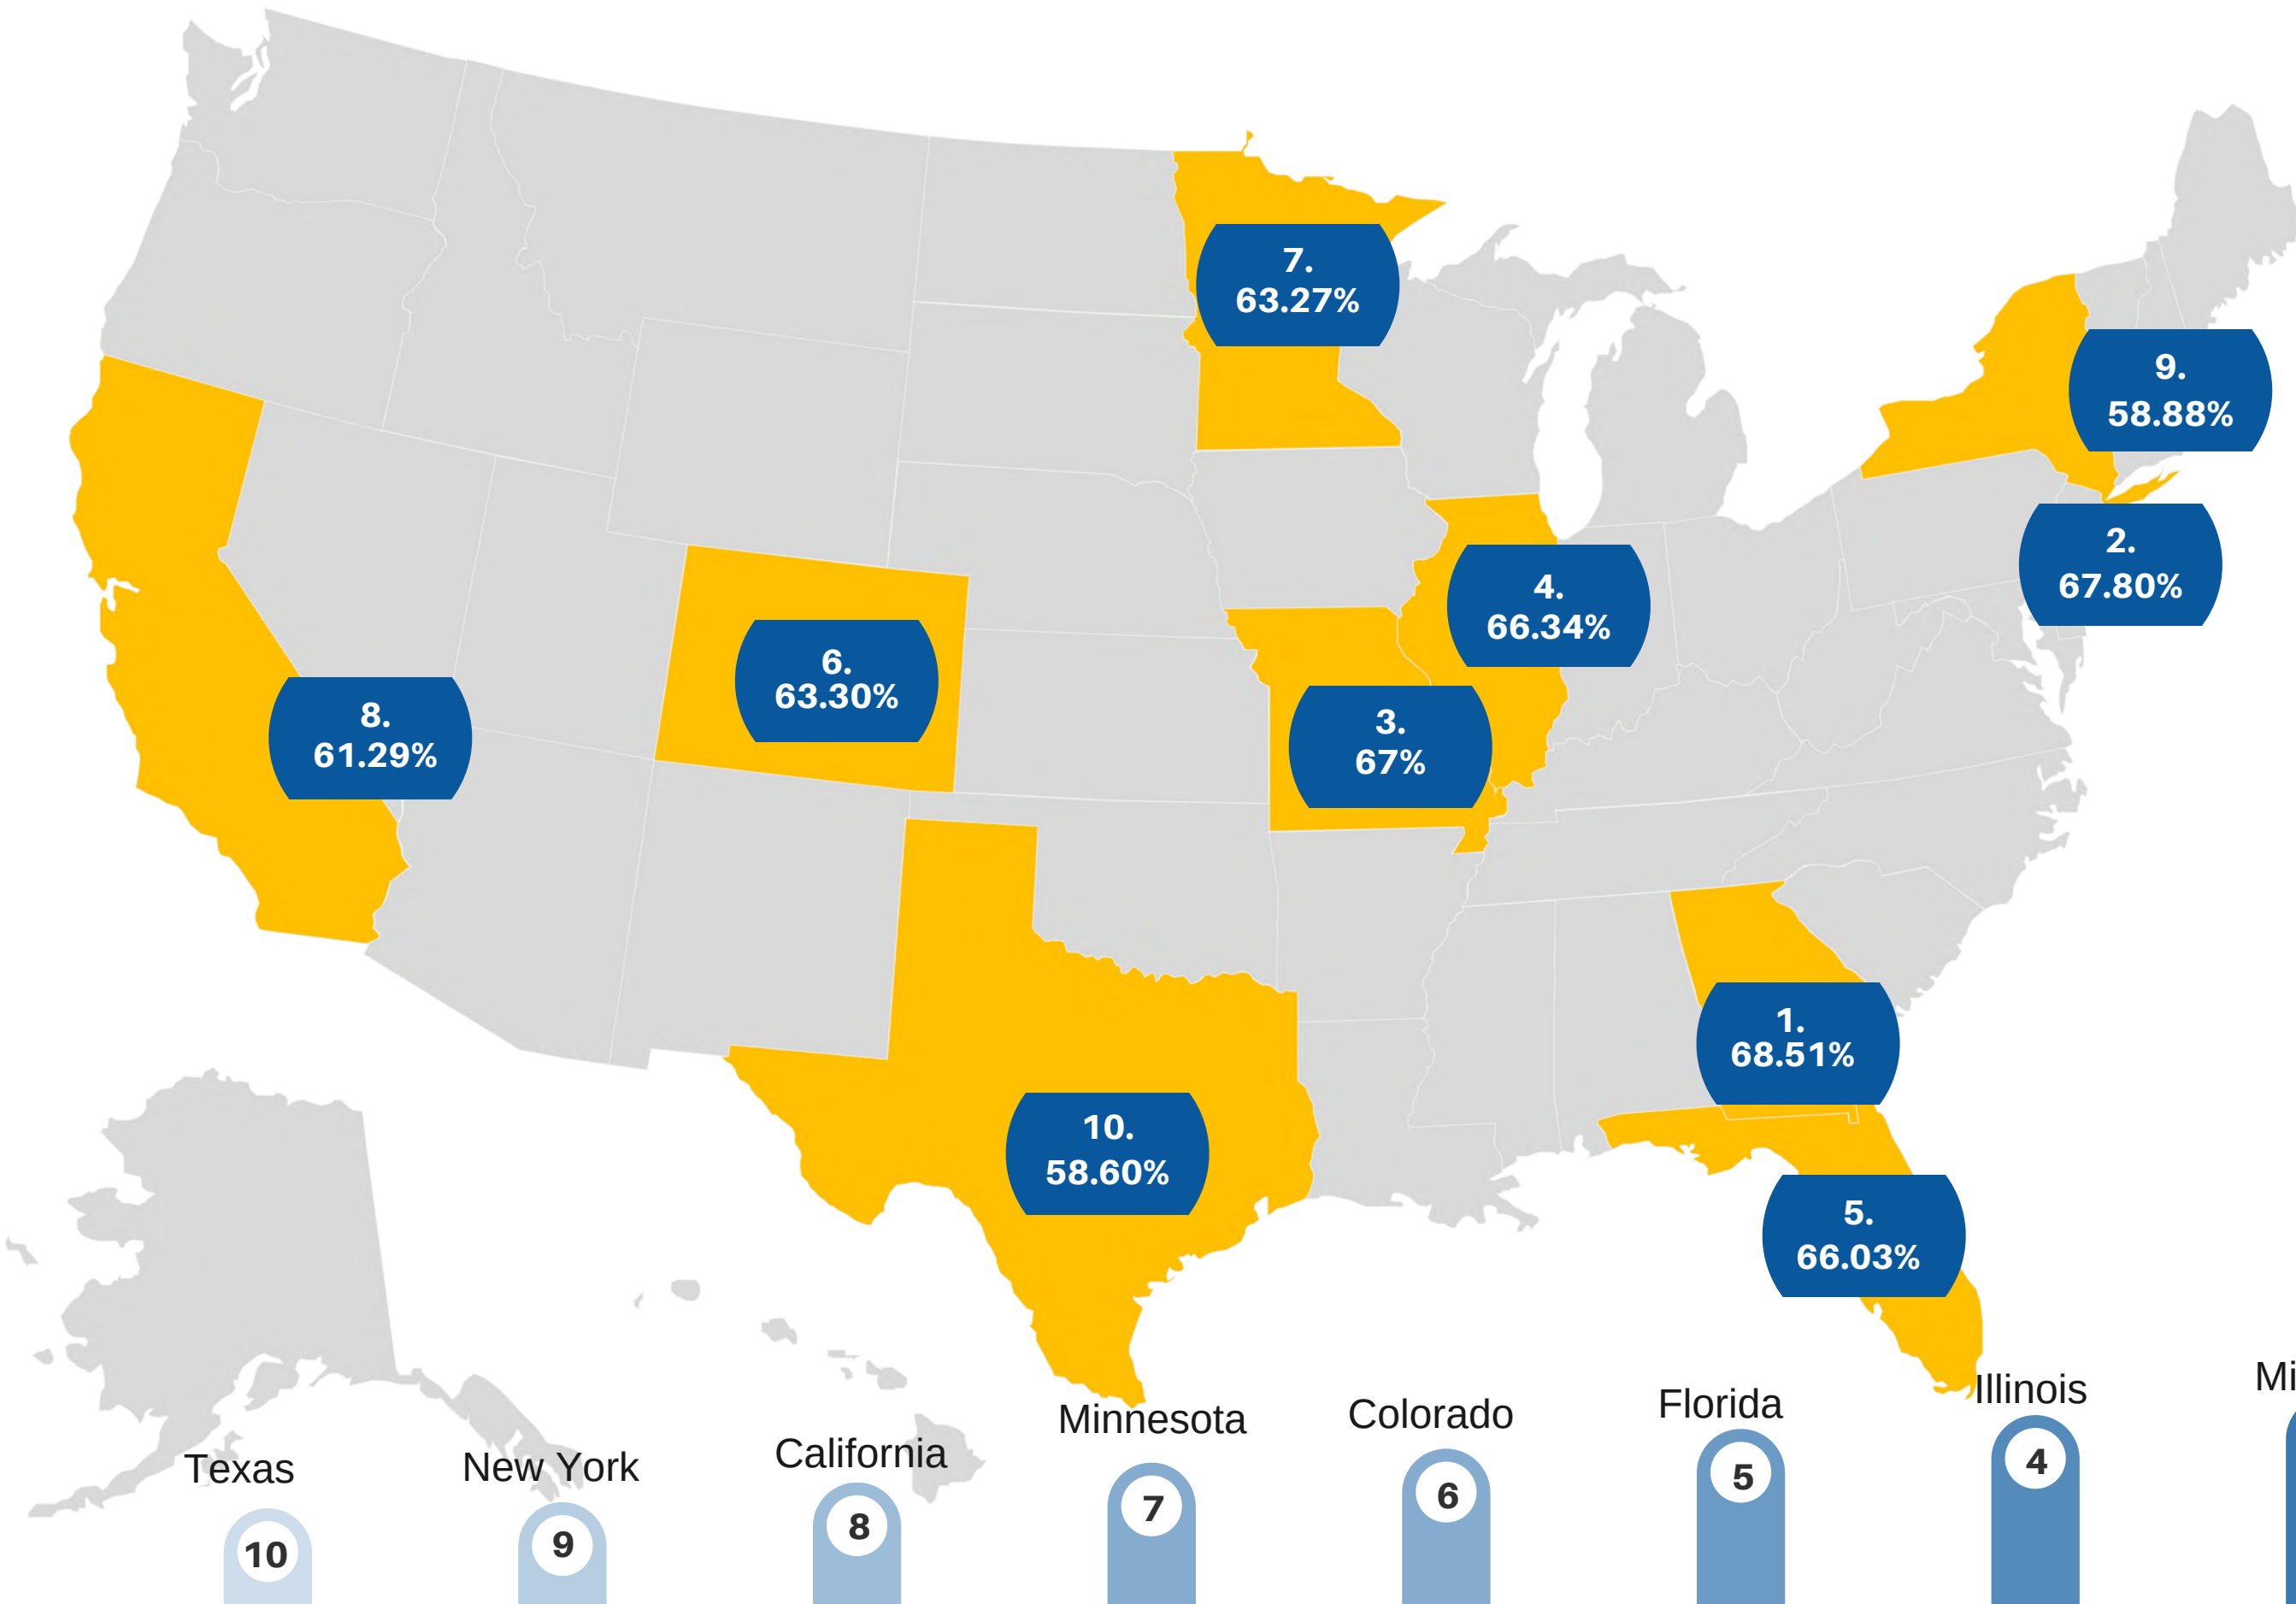

Tennessee

1

Illinois

2

Michigan

3

Minnesota

4

Pennsylvania

5

Washington

6

New York

7

California

8

Massachusetts

9

Ohio

10

REVIT ARCHITECTURE ADVANCED

USA BY STATE - SCORE (ACCURACY AND ELAPSED TIME)

KNOWLEDGESMART
AN EAGLE POINT SOFTWARE COMPANY

**TOP STATES
(SCORE AND
TIME)**

USA AVERAGE
63%
in 77 Minutes

Georgia	68.51 %	83 min
District of Columbia	67.80 %	69 min
Missouri	67.00 %	82 min
Illinois	66.34 %	74 min
Florida	66.03 %	74 min
Colorado	63.30 %	71 min
Minnesota	63.27 %	86 min
California	61.29 %	82 min
New York	58.88 %	75 min
Texas	58.60 %	79 min