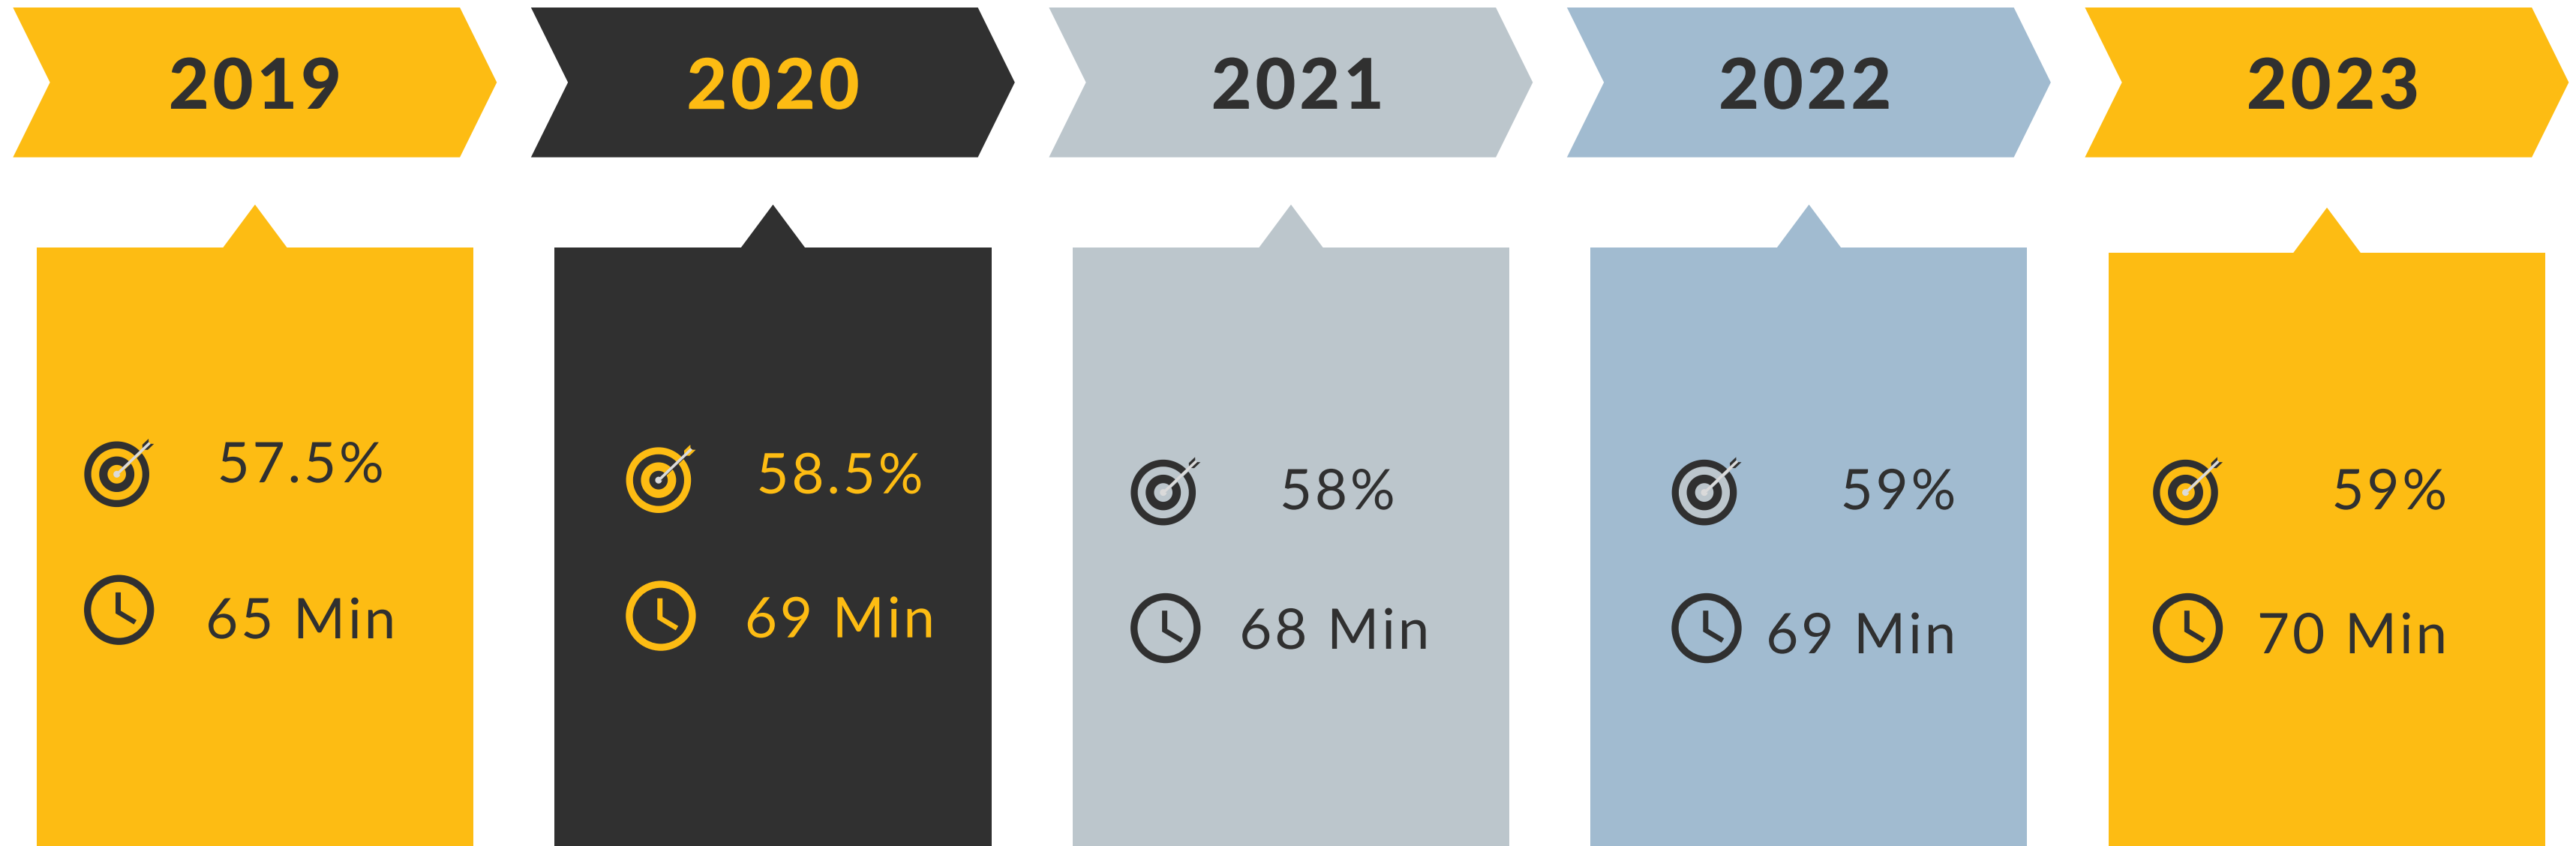

REVIT ARCHITECTURE ADVANCED

VARIANCES IN OUR OVERALL BENCHMARK DATA

KNOWLEDGESMART
AN EAGLE POINT SOFTWARE COMPANY