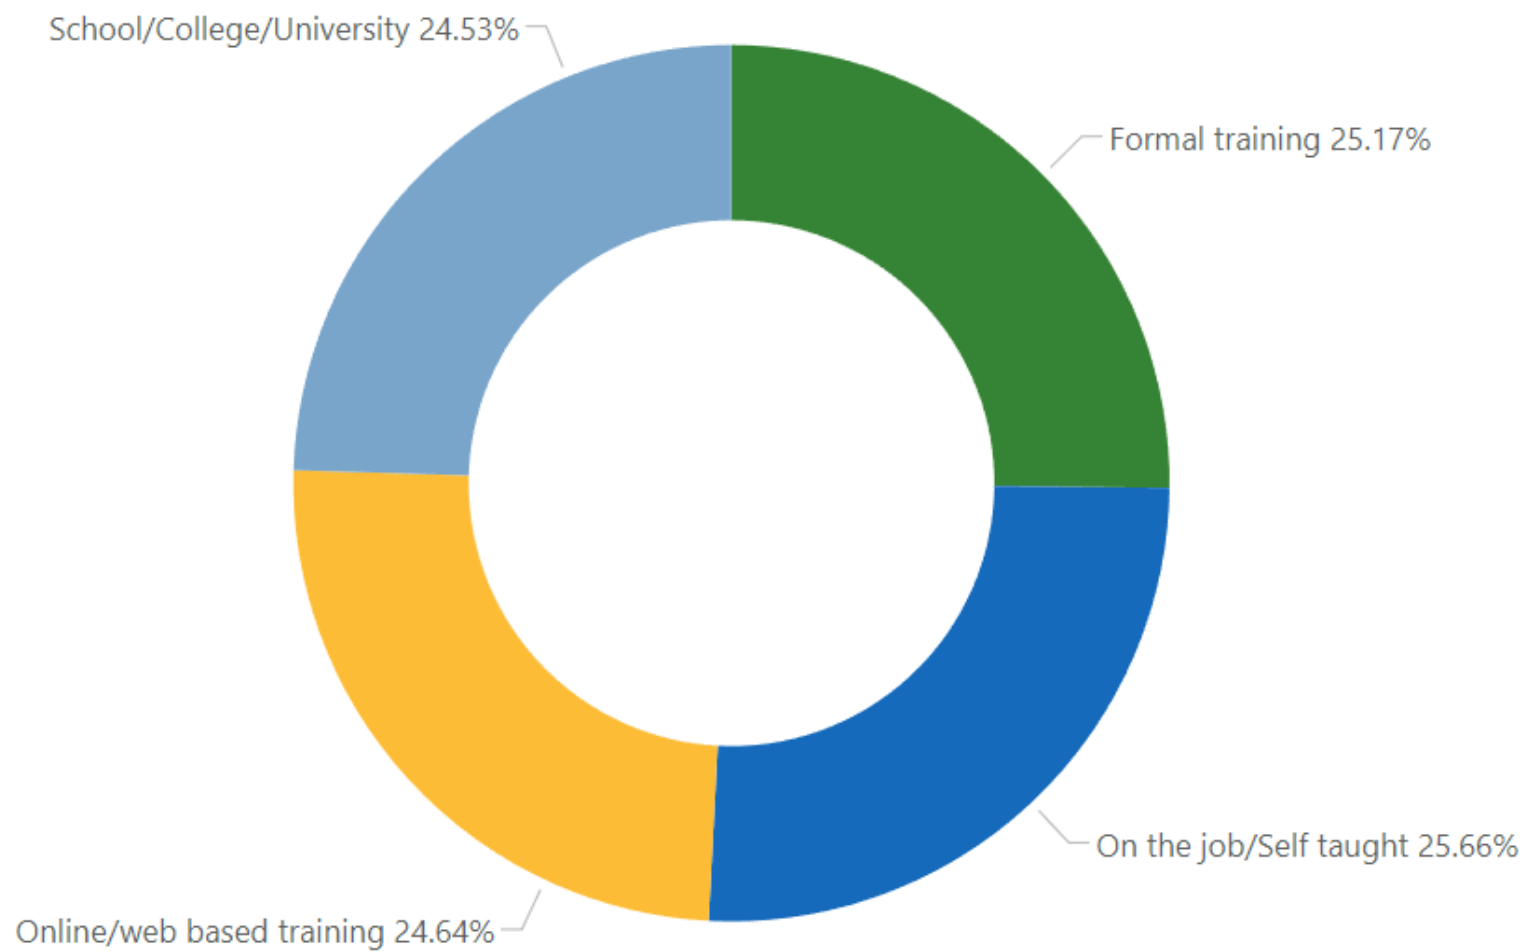

REVIT ARCHITECTURE - PRIMARY LEARNING METHOD ANALYSIS

AVG OVERALL SCORE 67.47% IN 65 MIN

TOP TEN ASSESSMENT SCORES BY COUNTRY AND PRIMARY LEARNING METHOD