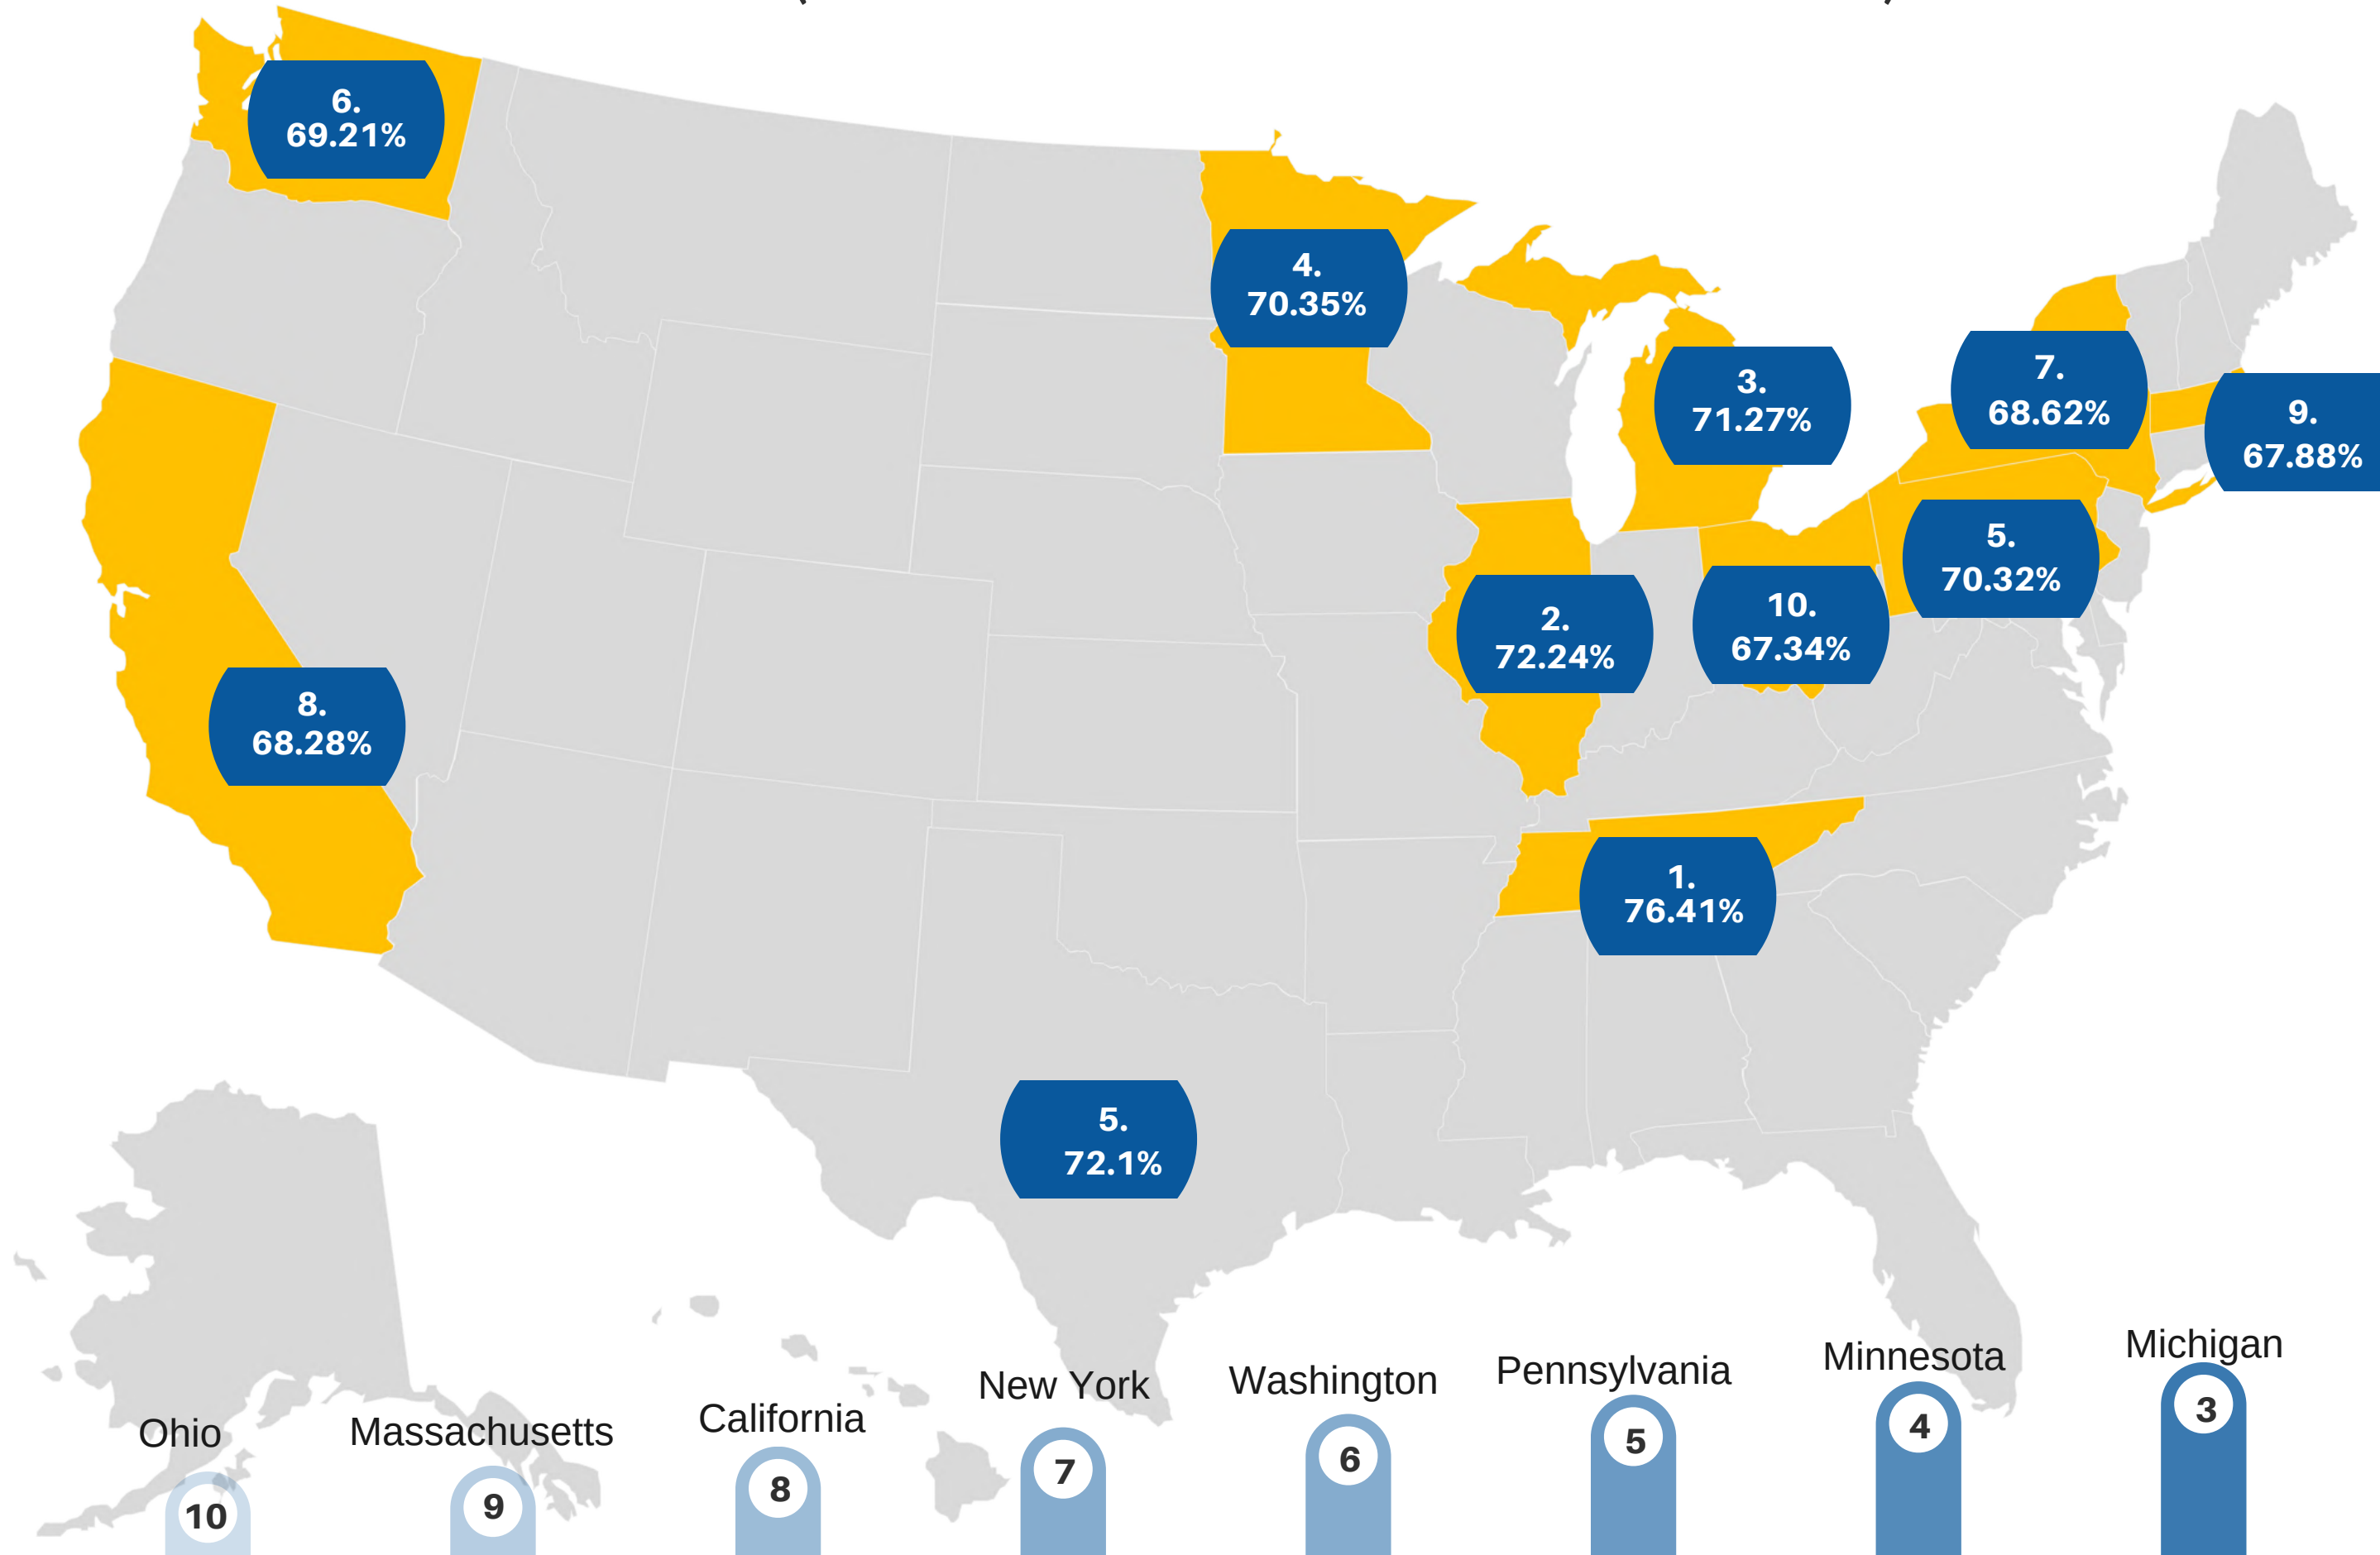

BY WORLD REGION (TOP 10) - SCORE (ACCURACY) AND ELAPSED TIME

GLOBAL AVERAGE REVIT ARCHITECTURE ADVANCED

BY WORLD REGION (TOP 10) - SCORE (ACCURACY) AND ELAPSED TIME

- 1 Canada
67.20% in 80Min
- 2 South Africa
66.30% in 78 Min
- 3 United Kingdom
69.59% in 57 Min
- 4 United Kingdom
63.26% in 75 Min
- 5 USA
62.34% in 76 Min
- 6 Australia
62.30% in 71 Min
- 7 New Zealand
59.78% in 87 Min
- 8 Bulgaria
58.04% in 95 Min
- 9 UAE
57.40% in 88 min
- 10 Kuwait
56.67% in 77 min

REVIT ARCHITECTURE FUNDAMENTALS

USA BY STATE - SCORE (ACCURACY AND ELAPSED TIME)

KNOWLEDGESMART
AN EAGLE POINT SOFTWARE COMPANY

**TOP STATES
(SCORE AND
TIME)**

USA AVERAGE
69%
in 66 Minutes

Tennessee	76.41%	90 min
Illinois	72.24%	67 min
Michigan	71.27%	76 min
Minnesota	70.35%	67 min
Pennsylvania	70.32%	58 min
Washington	69.21%	66 min
New York	68.62%	59 min
California	68.28%	64 min
Massachusetts	67.88%	62 min
Ohio	67.34%	65 min

Tennessee

1

Illinois

2

Michigan

3

Minnesota

4

Pennsylvania

5

Washington

6

New York

7

California

8